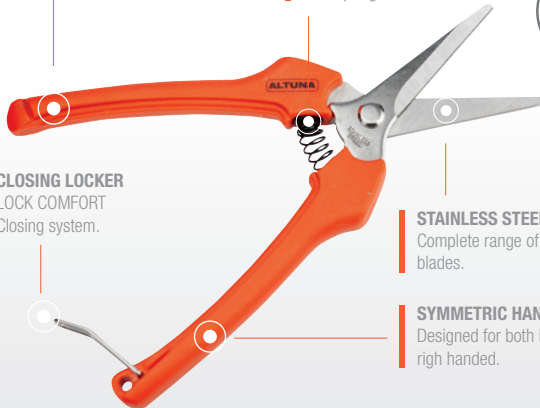

J469-19 J469M HIGH QUALITY STEEL 20mm

Steel handles and interchangeable blades.

95000-95002 5110-60 HIGH QUALITY STEEL 20mm

Forged shear for multipurpose intense use.

95012 5110-60 HIGH QUALITY STEEL 20mm

Forged light shear for multipurpose use.

95001 5110-60 HIGH QUALITY STEEL 20mm

Forged shear with teeth blade, for multipurpose intense use.

**FIBERGLASS HANDLES**  
Light and strong handles.

**ROBUST SPRING**  
Softer and more durable new springs.

**CLOSING LOCKER**  
LOCK COMFORT  
Closing system.

**STAINLESS STEEL**  
Complete range of stainless blades.

**SYMMETRIC HANDLE**  
Designed for both left and right handed.